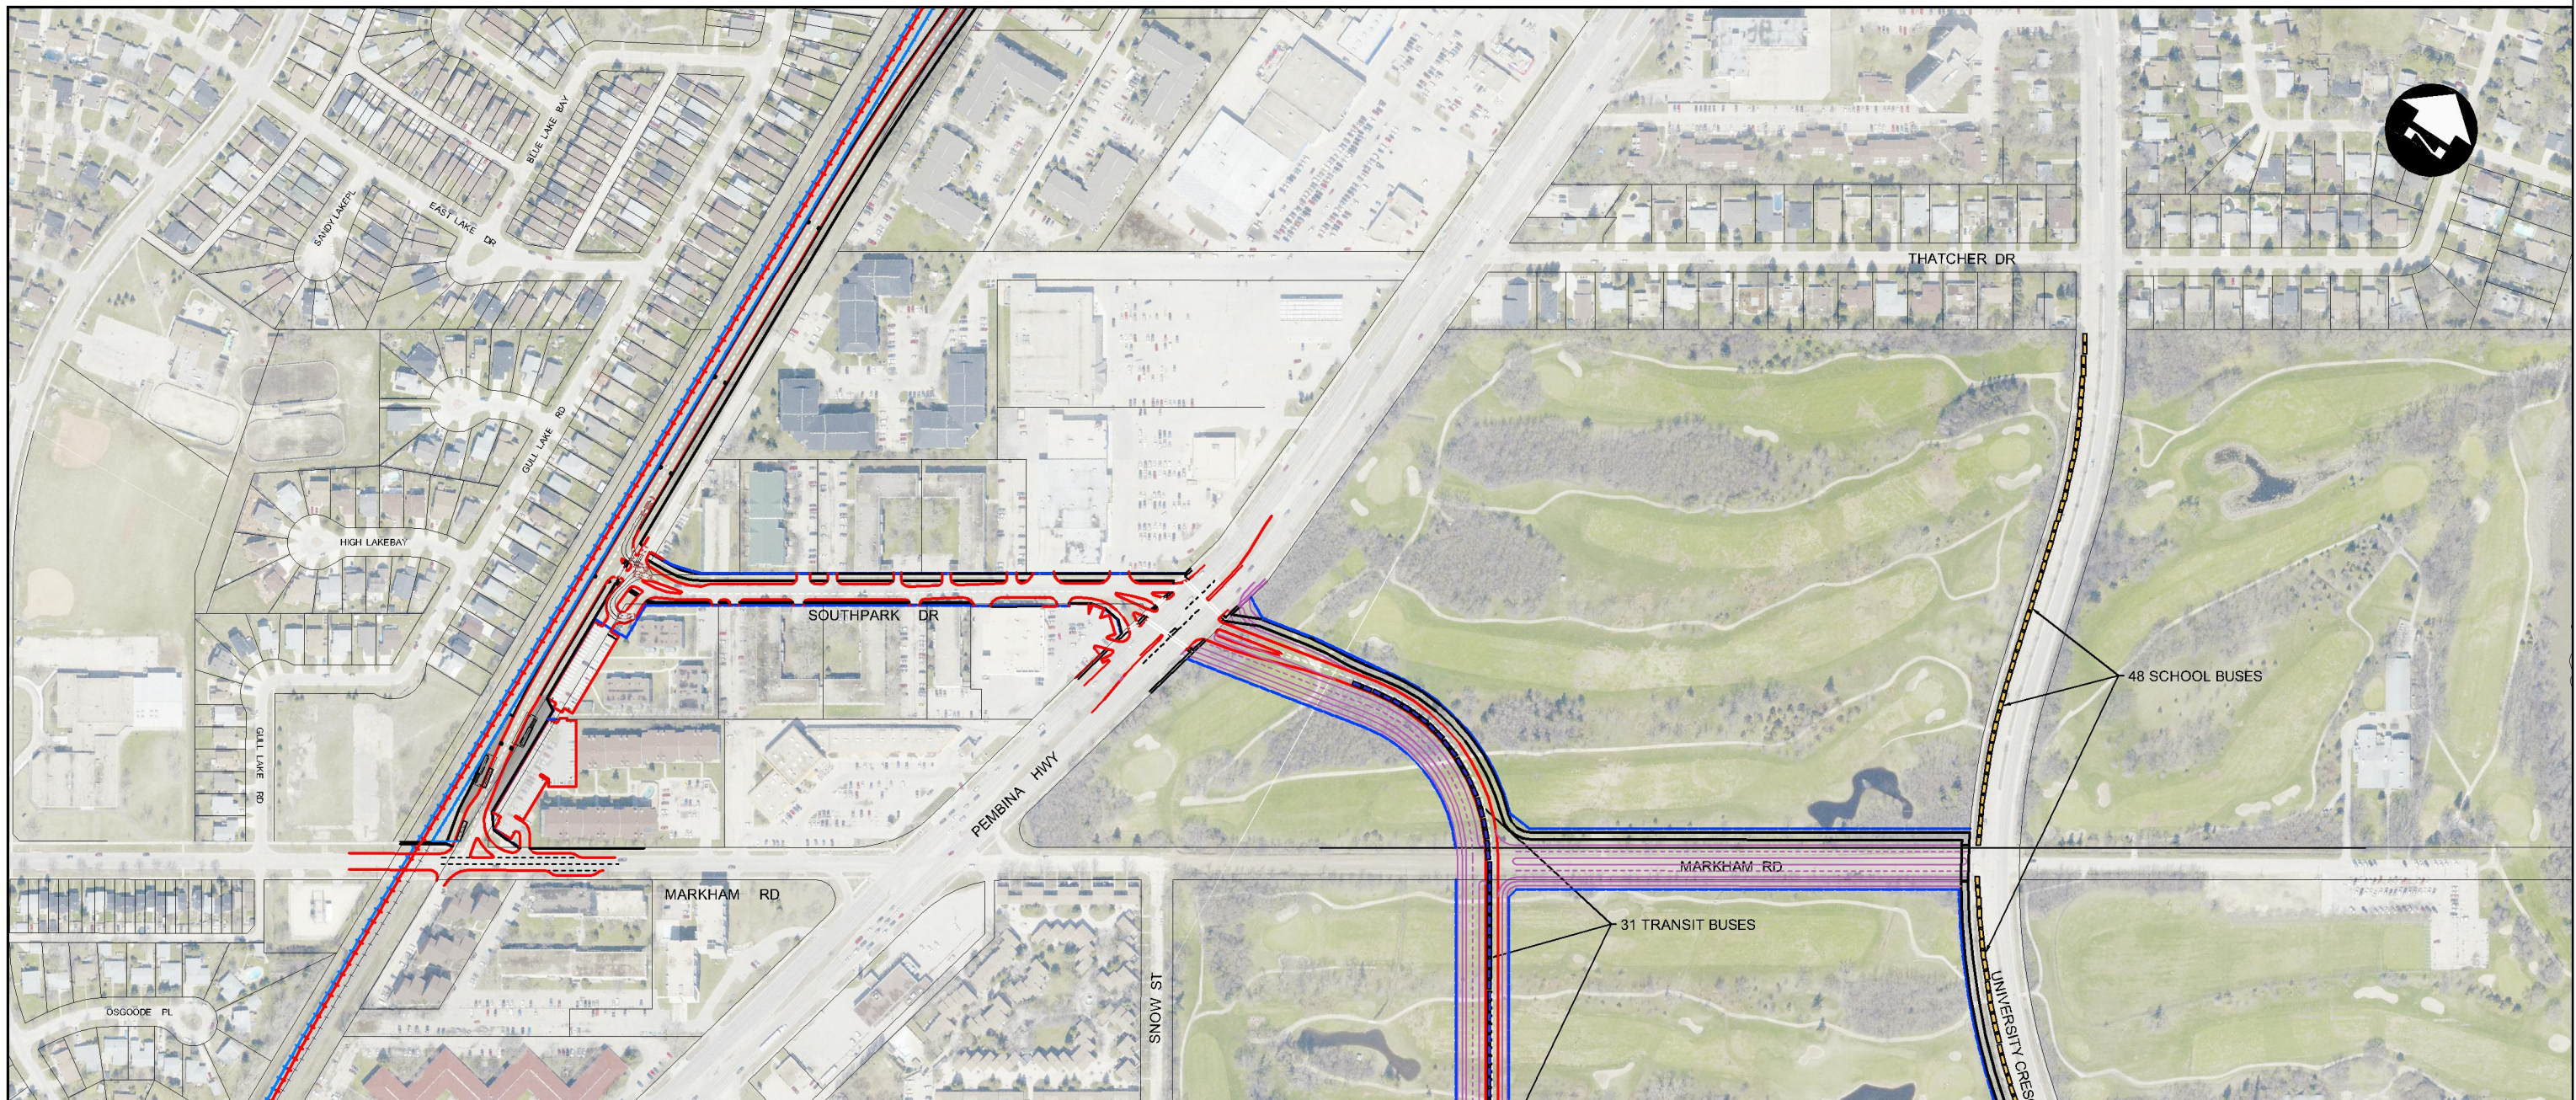

*Appendix FF – IGF Station Bus Parking for Post-Event Service*

**LEGEND**

TRANSIT BUS:		T-PPB: PRE-POSITIONED TRANSIT BUSES
SCHOOL BUS:		T-CUB: CALL-UP TRANSIT BUSES
ROUTE NUMBER:		S-PPB: PRE-POSITIONED SCHOOL BUSES
		S-CUB: CALL-UP SCHOOL BUSES

SCALE: 1:4000

**SOUTHWEST RAPID TRANSIT CORRIDOR - STAGE 2**

**IGF STATION**  
BUS PARKING FOR POST-EVENT SERVICE