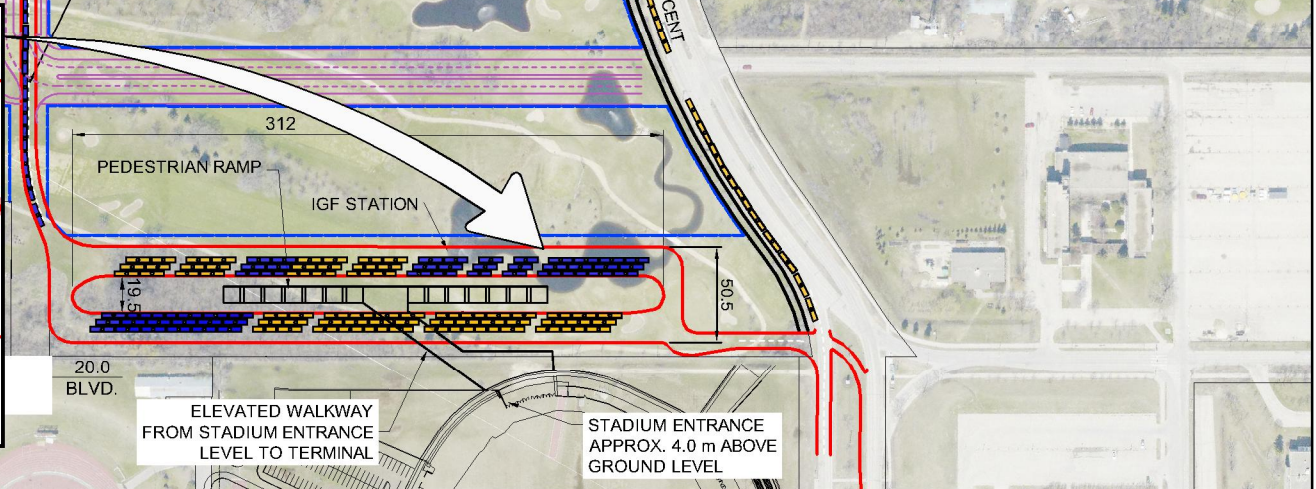

*Appendix FF – IGF Station Bus Parking for Post-Event Service*

**LEGEND**

TRANSIT BUS:		T-PPB: PRE-POSITIONED TRANSIT BUSES
SCHOOL BUS:		T-CUB: CALL-UP TRANSIT BUSES
ROUTE NUMBER:		S-PPB: PRE-POSITIONED SCHOOL BUSES
		S-CUB: CALL-UP SCHOOL BUSES

SCALE: 1:4000

**SOUTHWEST RAPID TRANSIT CORRIDOR - STAGE 2**

**IGF STATION**  
BUS PARKING FOR POST-EVENT SERVICE