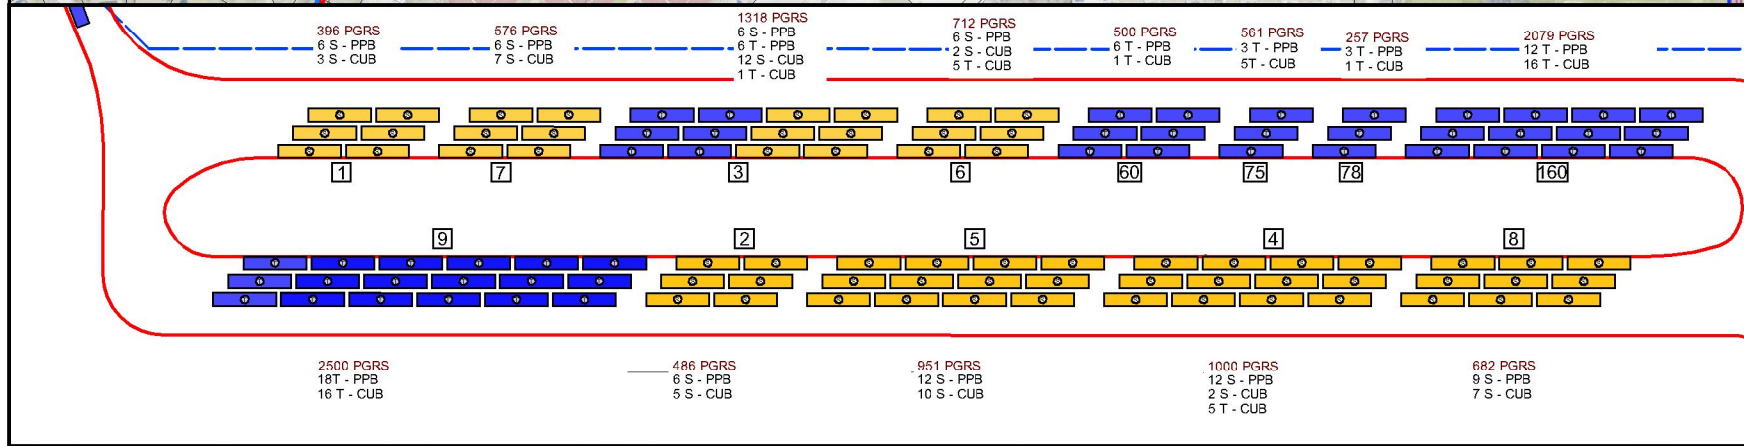

*Appendix FF – IGF Station Bus Parking for Post-Event Service*

**LEGEND**

TRANSIT BUS:		T-PPB: PRE-POSITIONED TRANSIT BUSES
SCHOOL BUS:		T-CUB: CALL-UP TRANSIT BUSES
ROUTE NUMBER:		S-PPB: PRE-POSITIONED SCHOOL BUSES
		S-CUB: CALL-UP SCHOOL BUSES

SCALE: 1:4000

**SOUTHWEST RAPID TRANSIT CORRIDOR - STAGE 2**

**IGF STATION**  
BUS PARKING FOR POST-EVENT SERVICE